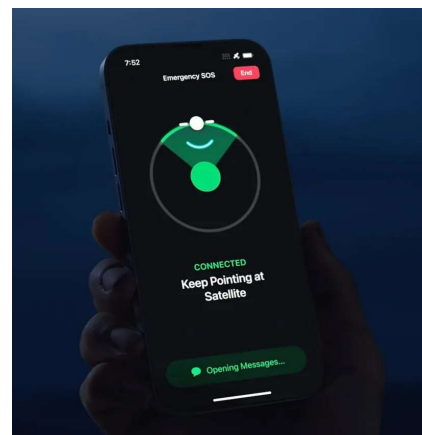

Emergency SOS via Satellite Connection

- Use if no cellular communication available
- SOS and "Find My" (GPS coordinates sent)
- Low bandwidth with "compressed text messages"
- Only in US and Canada starting in November
- Free for 2 years