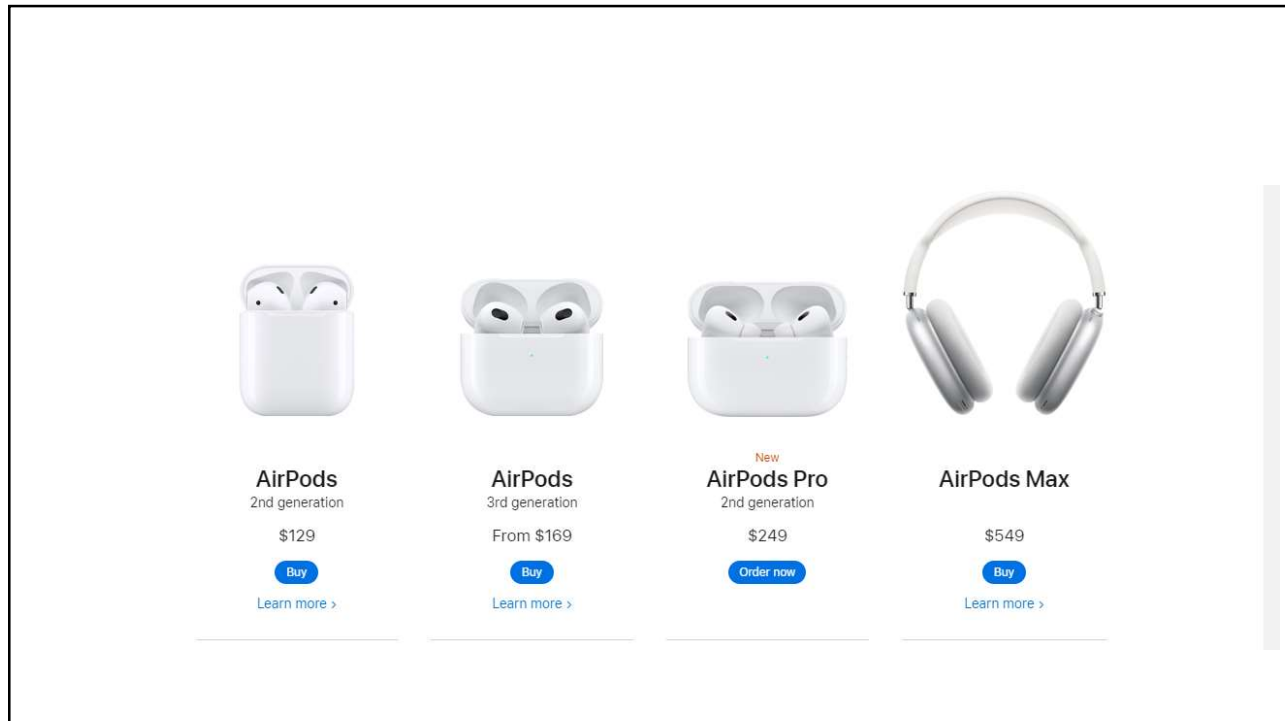

13

New iOS 16 Features!

- Safety Check
- Personalize Lock Screen
- iCloud Shared Photo Library
- Edit Your Messages
- Improvements to Live Text and Look Up
- Apple Pay Later

14