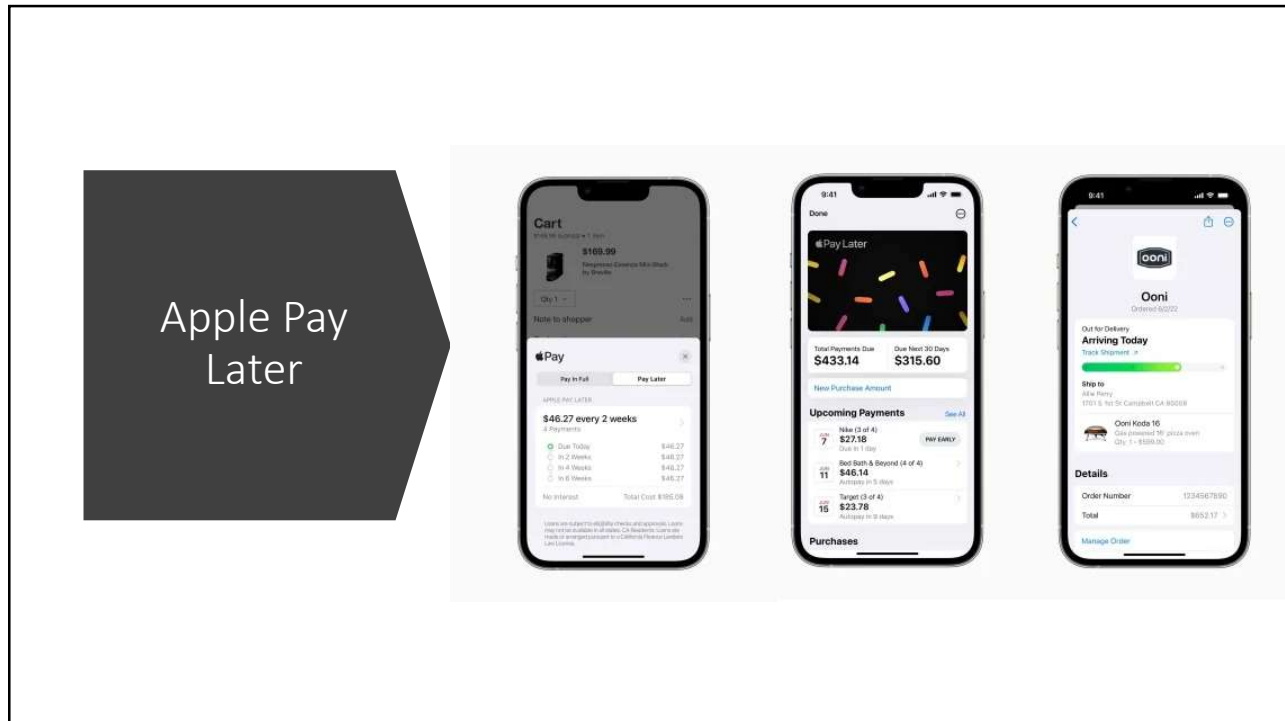

ad duplex

20

Light Bulb Security Camera

- \$35 at Amazon
- PTZ (Pan, Tilt, Zoom)
- Easy install

21

Black Bird 4K

Full Featured drone
\$250 but often on sale for 60% off

22