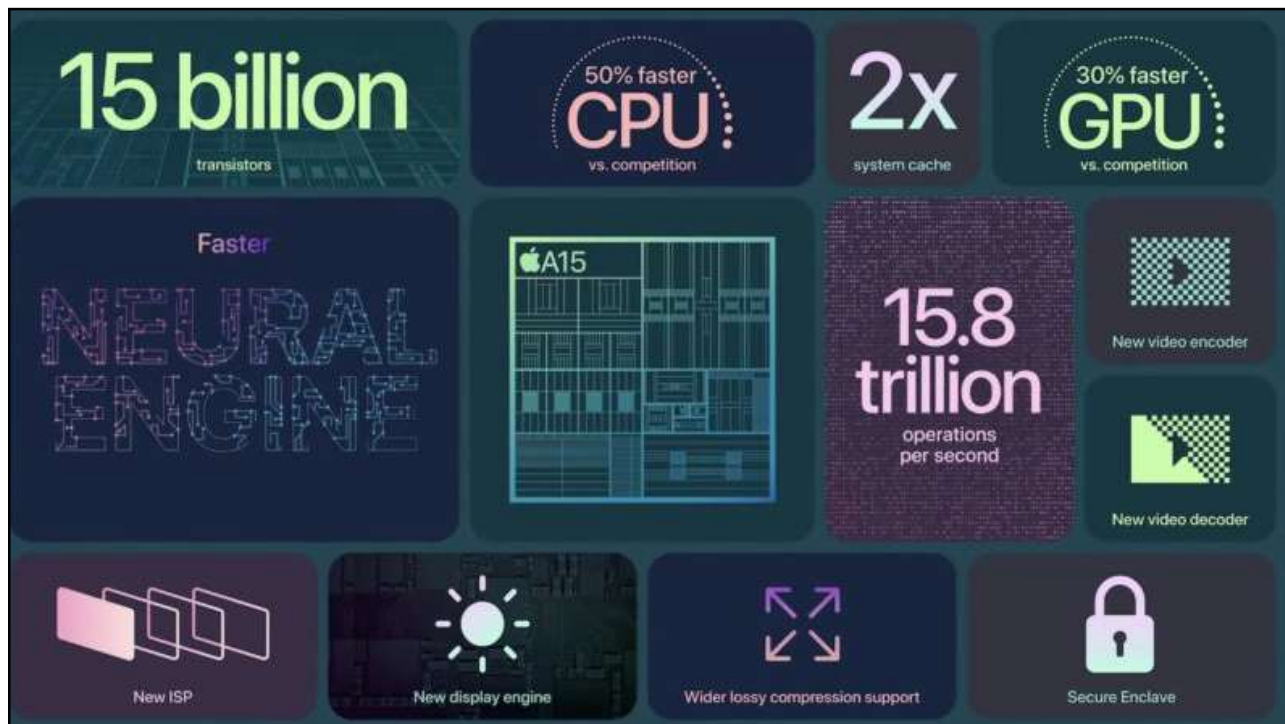

17

Apple Announcement

- Absolutely amazing technology. A15 processor, M2 processor, digital photography are beyond cool
- Great stuff to geek out about but, in the end, it is faster, better for the same price unless you need a specialized function

18