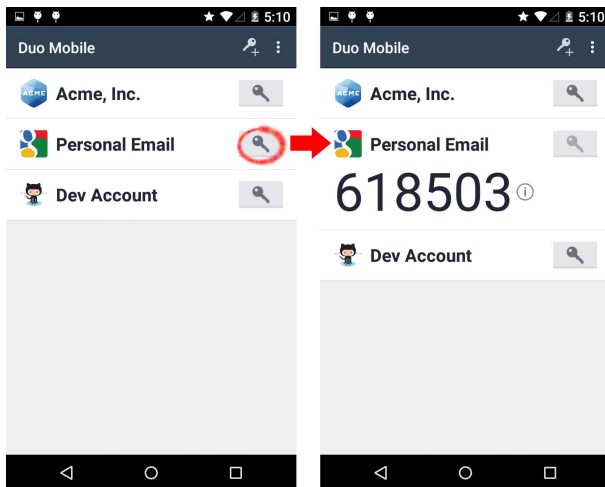

https://www.purdue.edu/apps/account/IAMO/BoilerKeyNew/Purdue_CareerAccount_BoilerKey_FAQ.jsp

BoilerKey

- There are two possible form for the physical “token”
 - BoilerKey token

BoilerKey

- There are two possible form for the physical “token”

- Via Smartphone using Duo Mobile app

Two-Factor Authentication

BoilerKey – Two-Factor Authentication

Purdue Guest Wi-Fi

The AT&T Wifi service is brought to you courtesy of Purdue Extended Campus, the center for Career Opportunities, and ITaP.