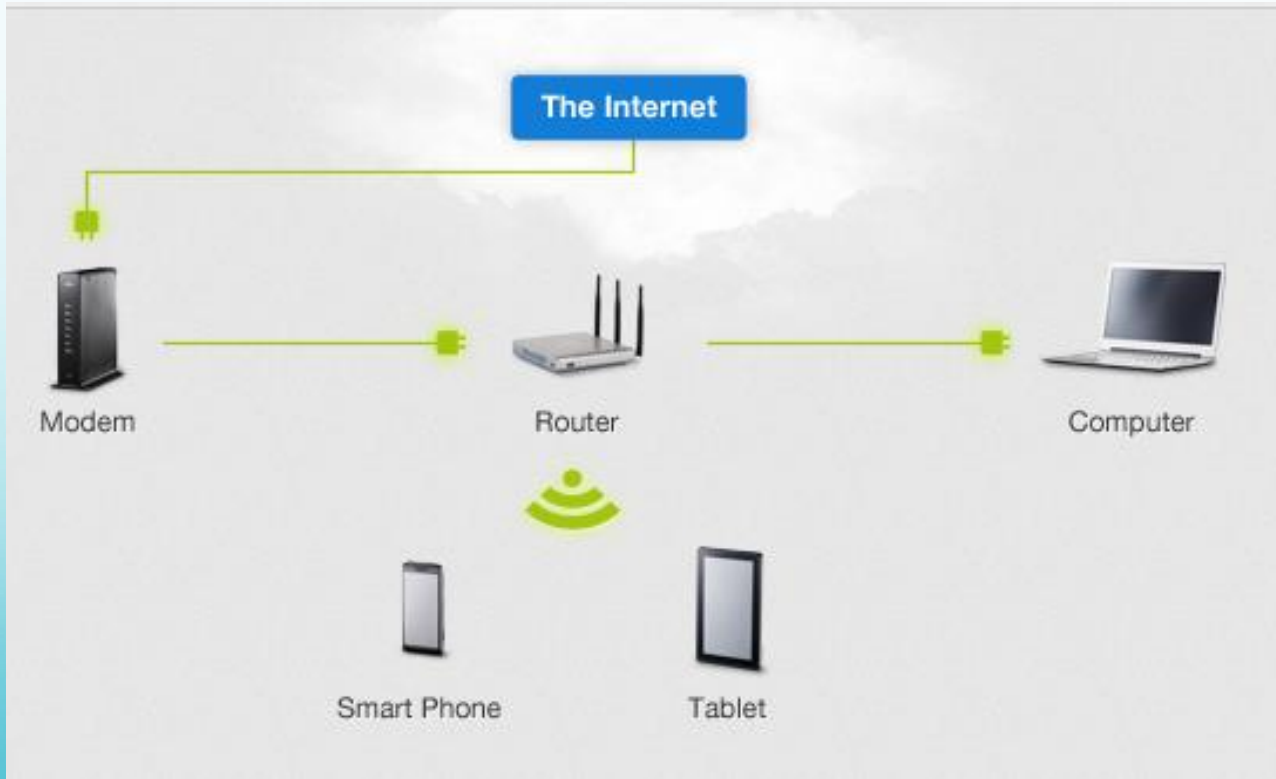

## ROUTER

- A network device that forwards data packets from one network to another. Based on the address of the destination network in the incoming packet the router determines which port (line) to send out the packet.
- Usually functions as a **Firewall** to protect your home network
- Approx \$40 on Amazon

# How Router Firewalls Work

(www.davescomputertips.com)

— Your Request Reaches DCT Through The Firewall

— DCT's Reply is permitted to Pass Per Your Request

— Hacker's Attempt to Access Your Computer Is Not Recognized And Is Blocked

## FIREWALL

- All traffic allowed outbound
- Only inbound traffic allowed in response to outbound traffic
- Unsolicited traffic is blocked

## WI-FI ROUTER AKA ACCESS POINT

- **Linksys WRT AC1200  
Dual-Band and Wi-Fi  
Wireless Router  
(WRT1200AC) approx \$90  
from Amazon**