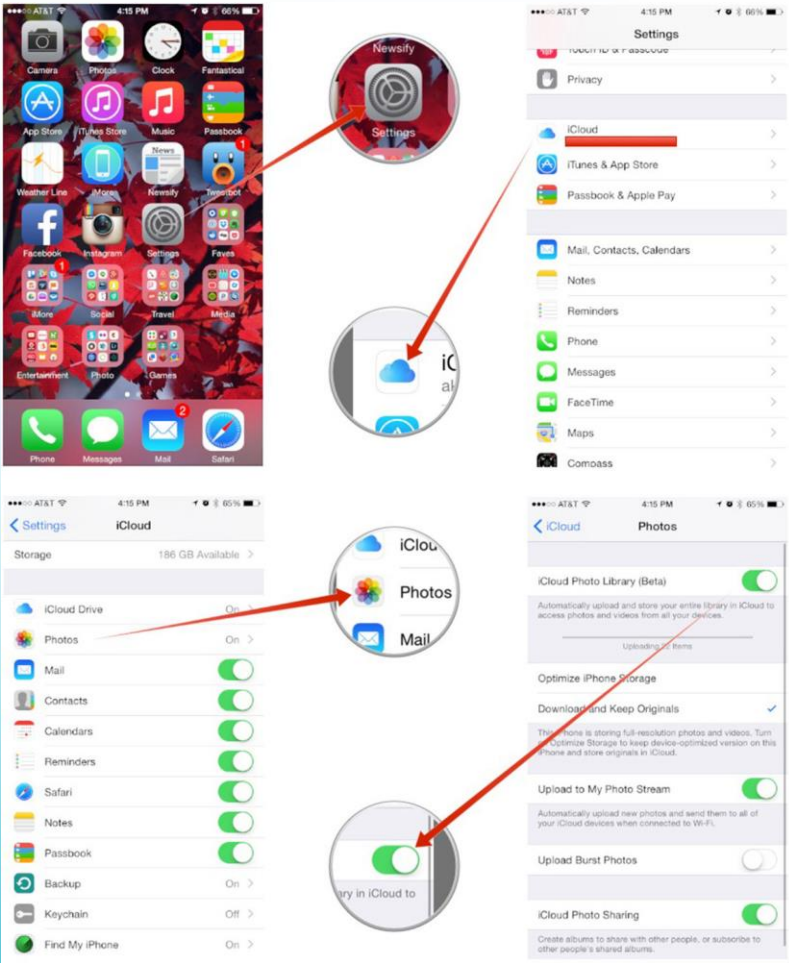

TURN ON ICLOUD PHOTO LIBRARY