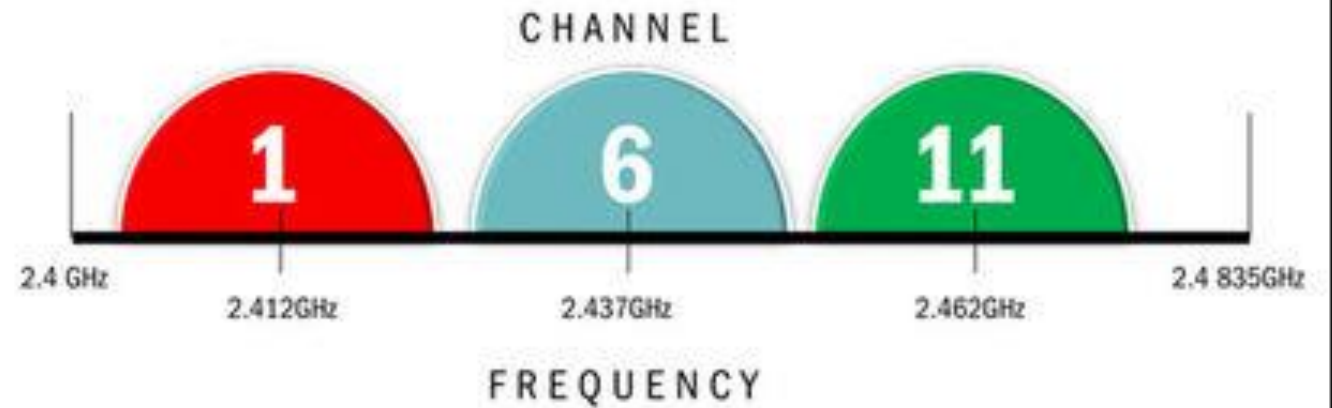

WI-FI BY THE NUMBERS

- 2.4GHz is the original (and crowded) spectrum
- 5GHz is newer adding more capacity. Higher speed but less coverage distance
- Bottom line is about congestion, speed, and coverage

The Wi-Fi Spectrum: 2.4GHz