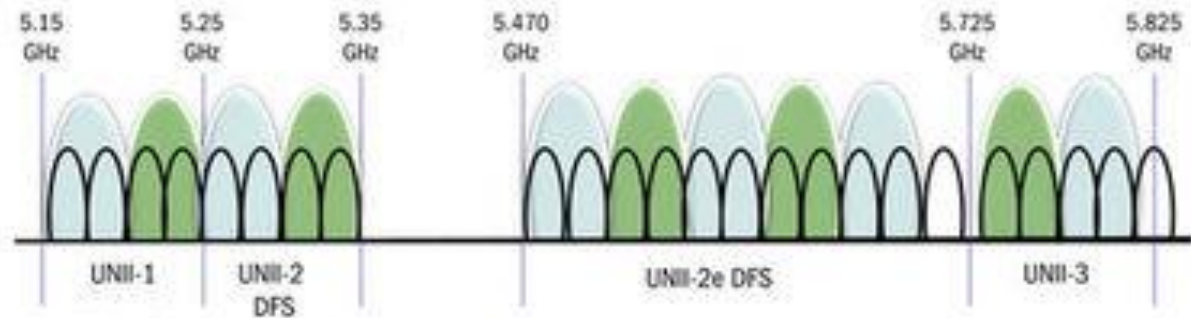

The Wi-Fi Spectrum: 5GHz

source: www.tomshardware.com