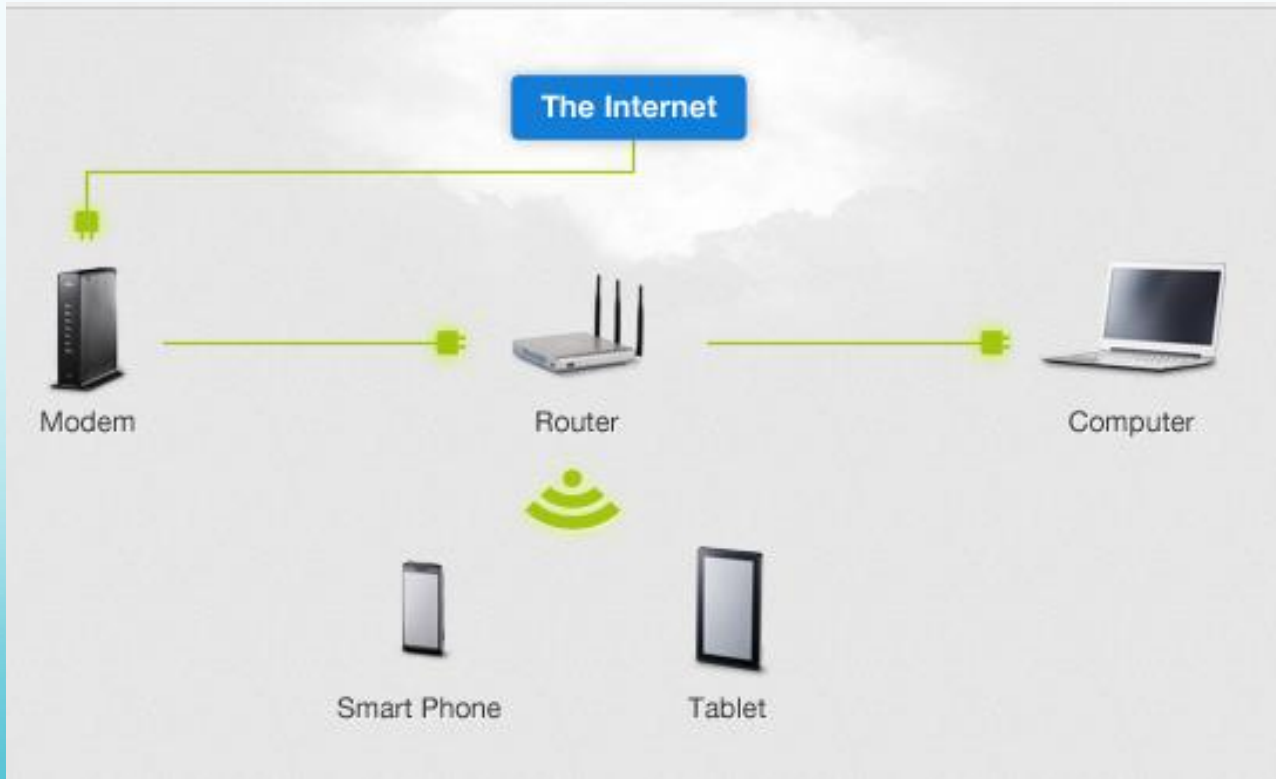

# MODEM

- The word modem is actually short for Modulator/Demodulator. A modem is a communications device that can be either internal or external to your computer. It allows one computer to connect another computer and transfer data over various media such as telephone lines, cable, or fiber.
- ARRIS SURFboard SB6141 DOCSIS 3.0 Cable Modem - \$60 at Amazon or \$10/month rental from Comcast

## ROUTER

- A network device that forwards data packets from one network to another. Based on the address of the destination network in the incoming packet the router determines which port (line) to send out the packet.
- Usually functions as a **Firewall** to protect your home network
- Approx \$40 on Amazon

# How Router Firewalls Work

(www.davescomputertips.com)

— Your Request Reaches DCT Through The Firewall

— DCT's Reply is permitted to Pass Per Your Request

— Hacker's Attempt to Access Your Computer Is Not Recognized And Is Blocked

## WI-FI ROUTER AKA ACCESS POINT

- **Linksys WRT AC1200  
Dual-Band and Wi-Fi  
Wireless Router  
(WRT1200AC) approx \$90  
from Amazon**