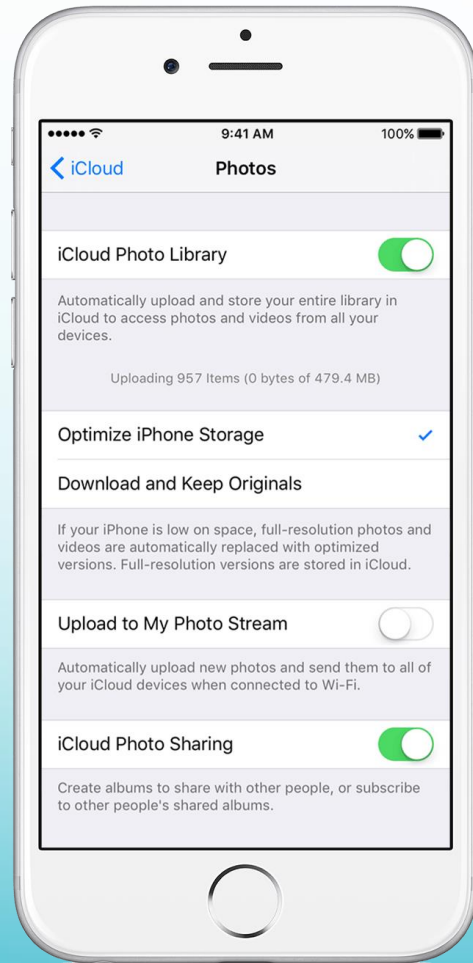

Source: IDC Worldwide Quarterly PC Tracker, April 11, 2016

The religious war is pretty much over. Each has advantages and disadvantages

Bottom Line – it doesn't matter. Select what is right for you. It is all about the applications. Will it do what you want in a way you find reasonable?

# PHOTOS

- Easiest and most effective access to pictures is to backup photos from your phone to the cloud and then download to other devices
- iCloud
- Amazon Cloud
- Google Cloud
- Others (such as Shutterfly)

## ICLOUD PHOTO LIBRARY

- Keep pictures in the cloud at FULL resolution.
- Keep lower resolution copies on your phone
- iCloud for Windows and Mac
- Additional storage purchased as needed