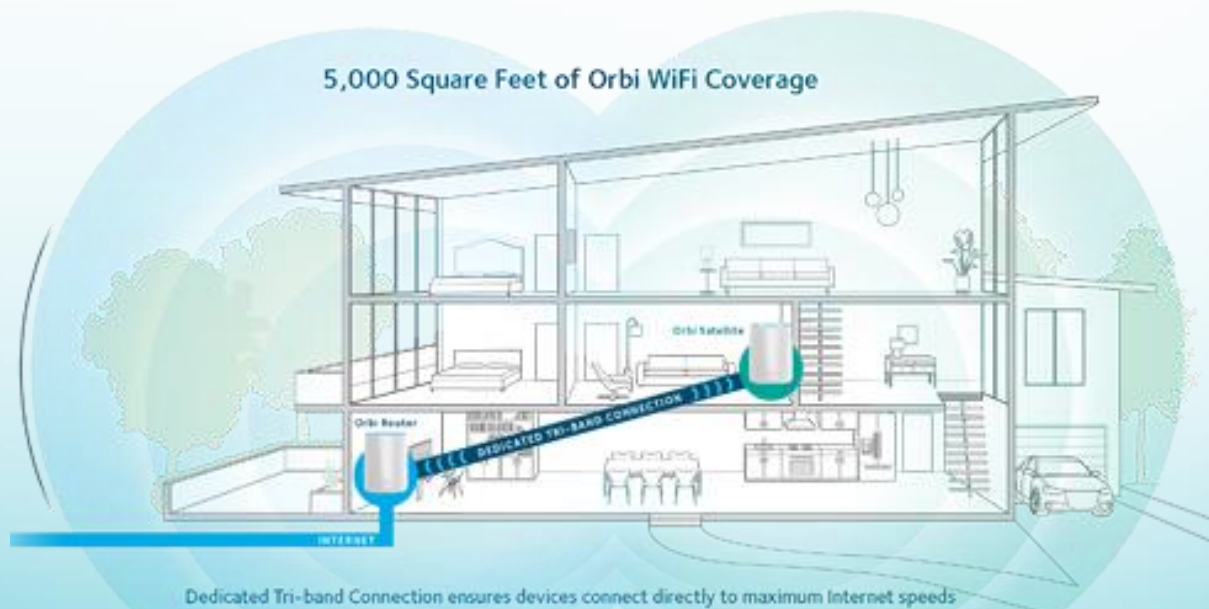

COVERAGE!!!

“WI-FI MESH”

- Netgear ORBI is current market leader
- Impressive results
- Also higher price at $300-$380 at Amazon