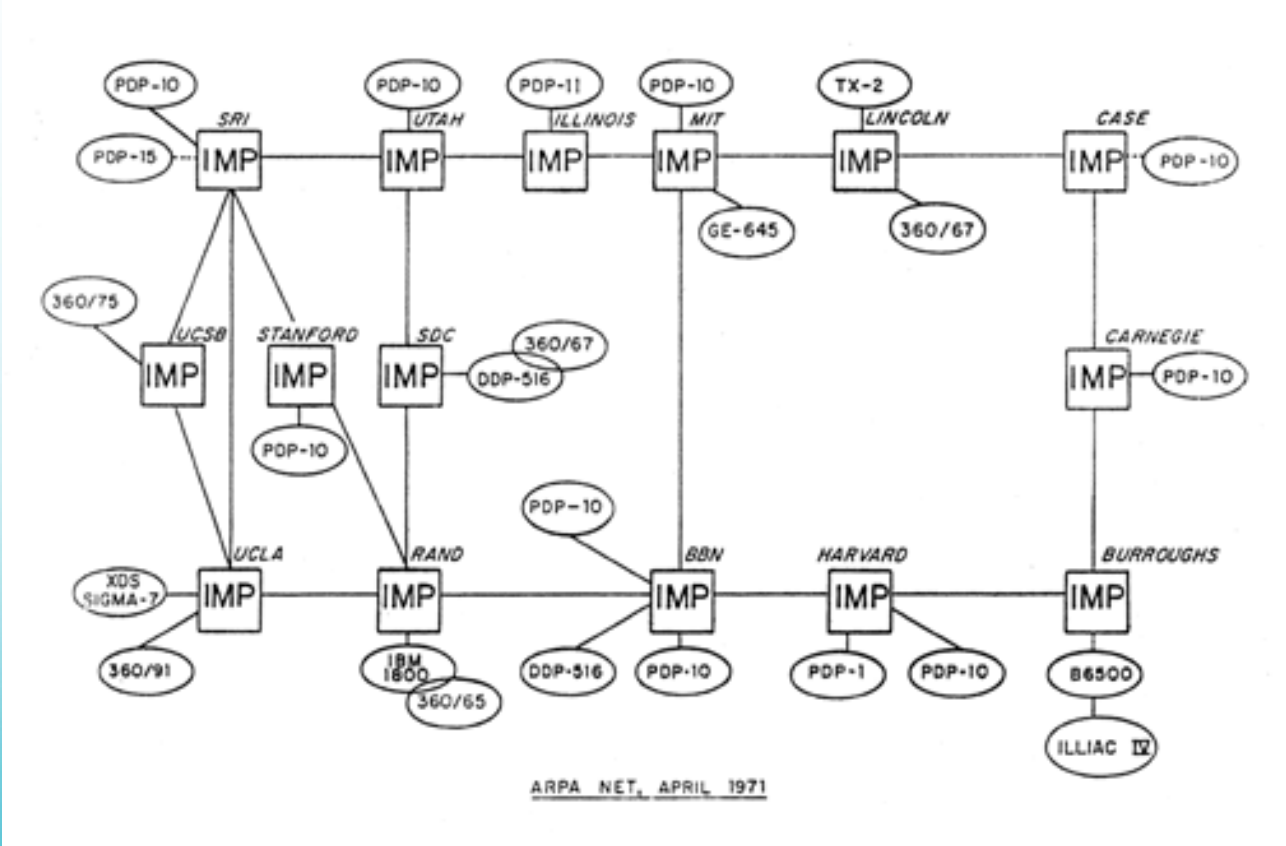

APRIL, 1971

- The beginning of the “Internet”
- Nodes connected by 56Kbps lines
- No Purdue connection yet

ARPA NETWORK, LOGICAL MAP, JANUARY 1975

JANUARY, 1975

- Purdue connection
- Connections still 56Kbps
- First T1 (1.5Mbps) didn't appear until 1988