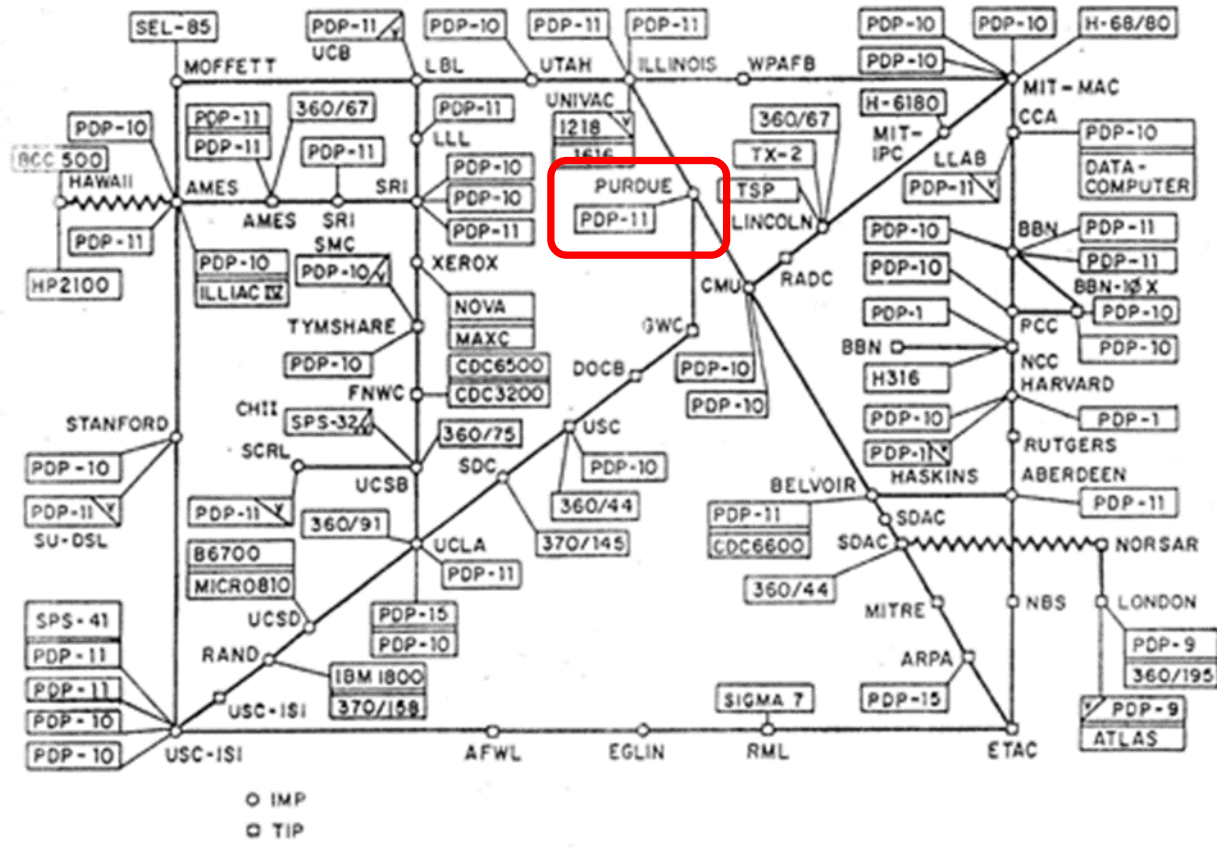

APRIL, 1971

- The beginning of the “Internet”
- Nodes connected by 56Kbps lines
- No Purdue connection yet

ARPA NETWORK, LOGICAL MAP, JANUARY 1975

JANUARY, 1975

- Purdue connection
- Connections still 56Kbps
- First T1 (1.5Mbps) didn't appear until 1988