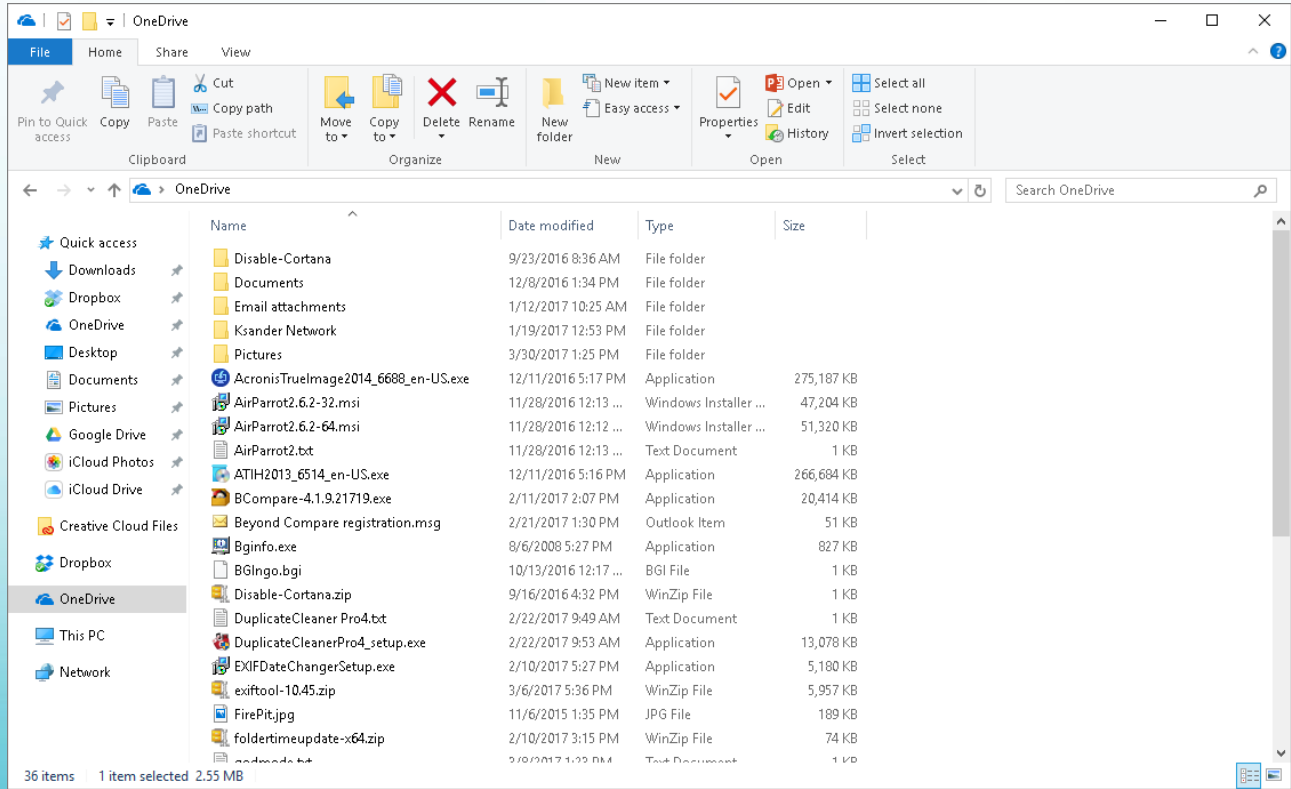

MICROSOFT ONEDRIVE